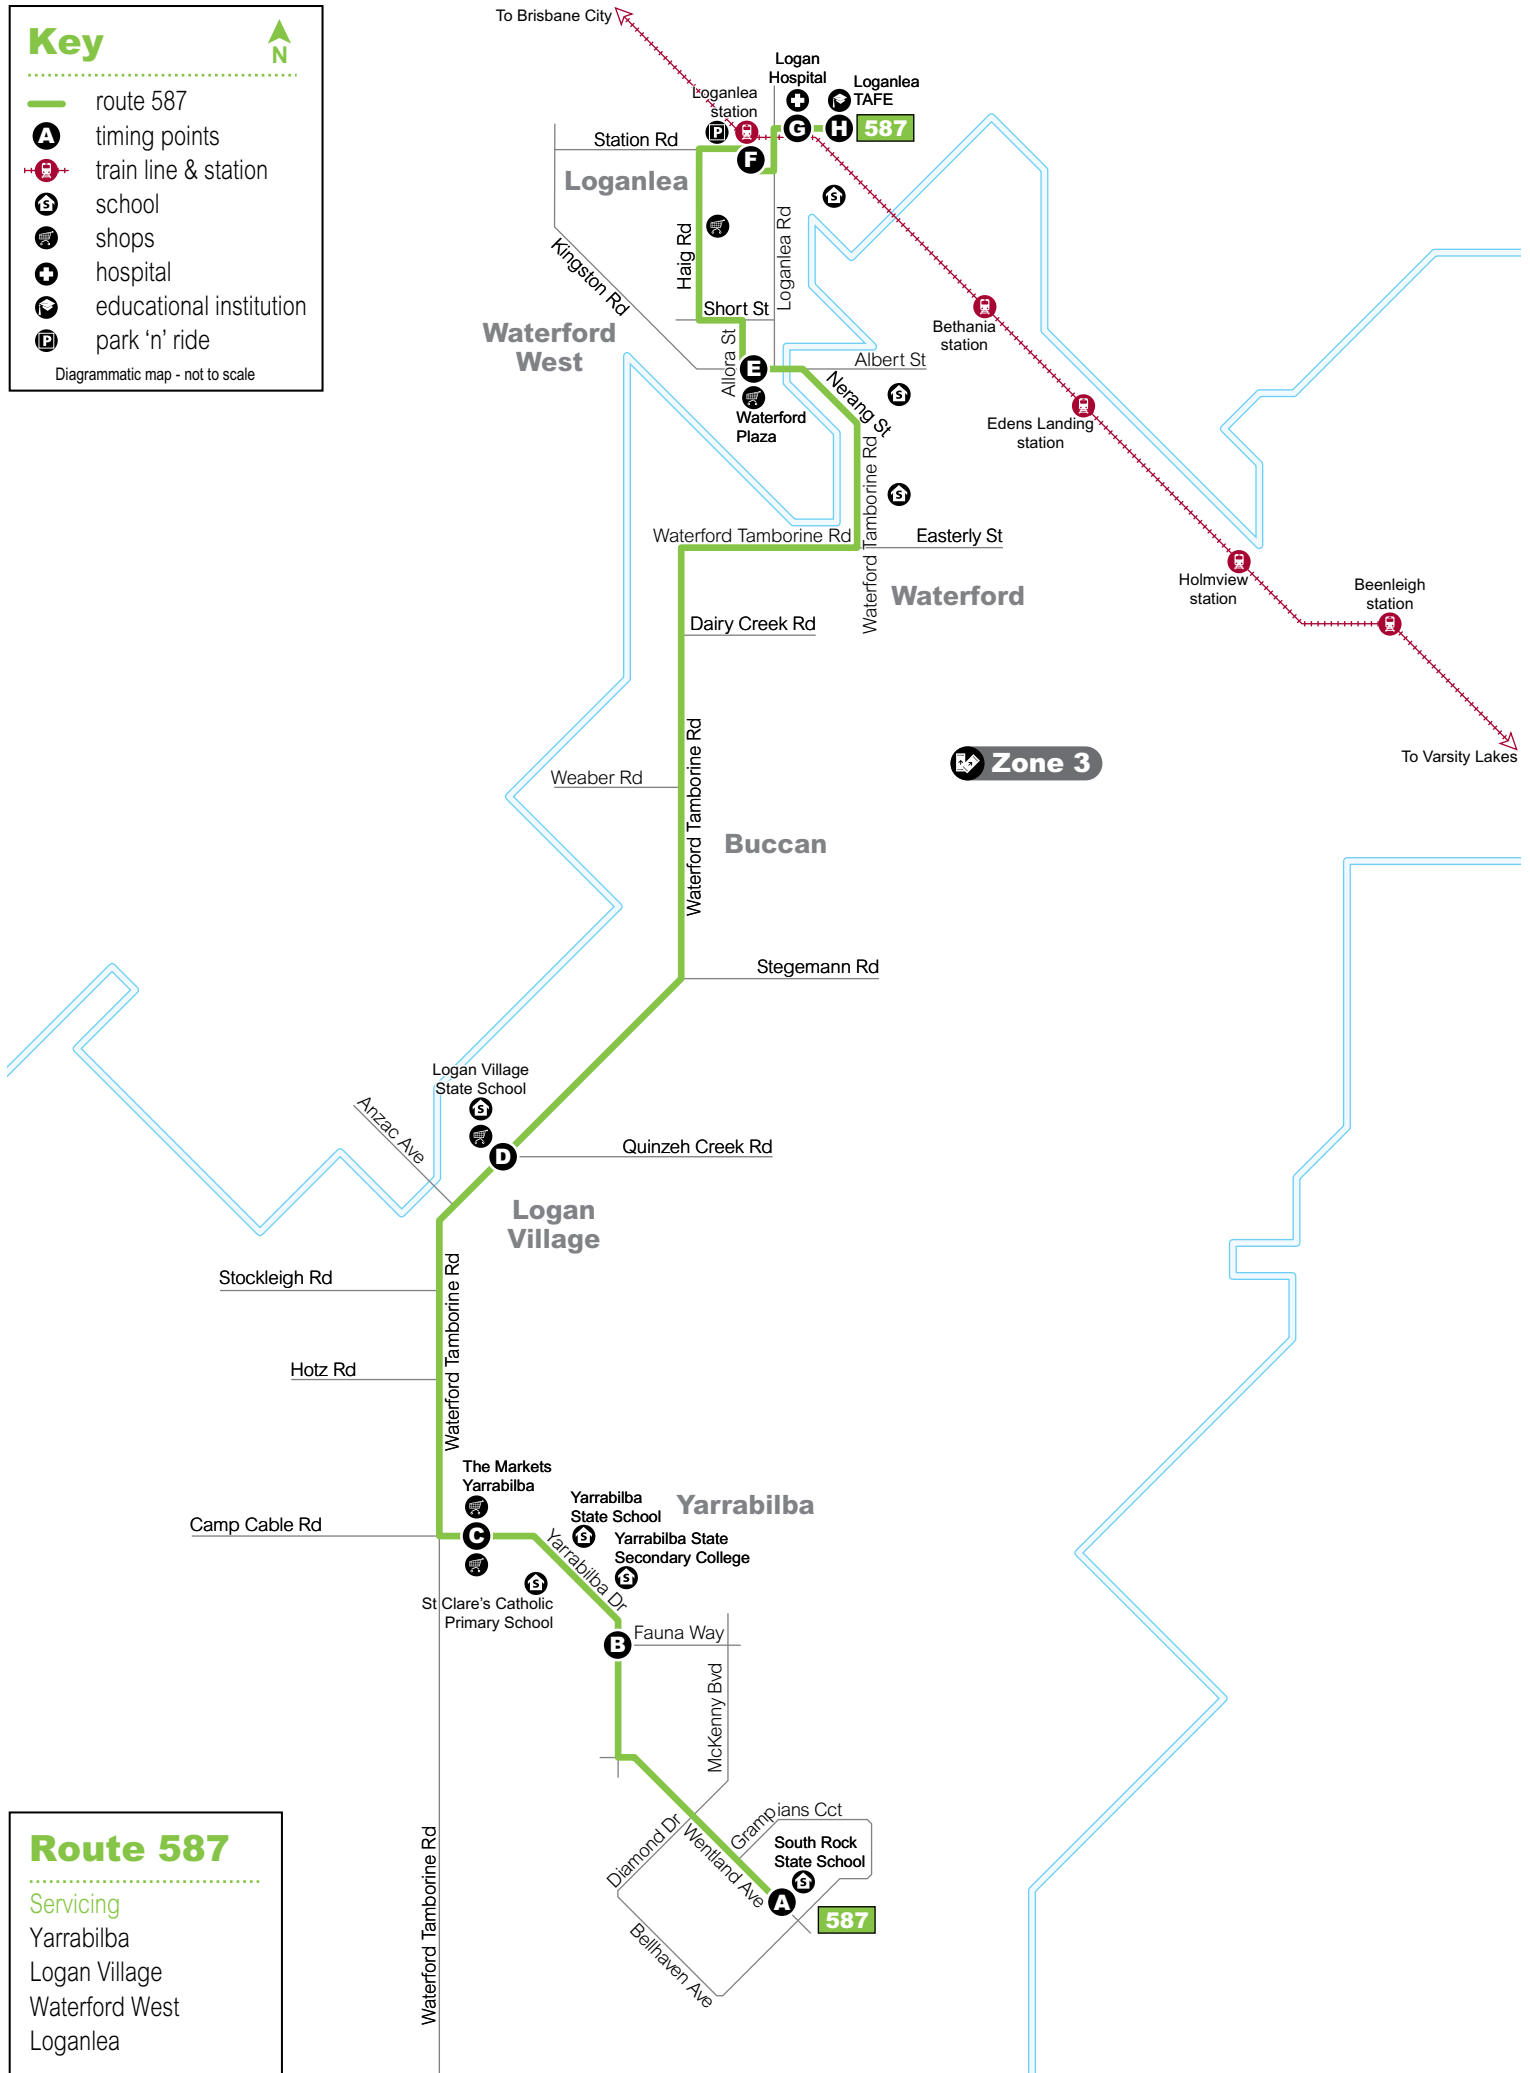

How to read this timetable

1. Use the route map to find the two timing points your stop is located between.
2. Find these points on the timetable. Your bus is scheduled to arrive between the times shown for these points. For example, if your bus stop is between timing points **A** and **B** on the map, then the bus is scheduled to arrive between the times listed for **A** and **B**.

Key

- route 587
- timing points
- train line & station
- school
- shops
- hospital
- educational institution
- park 'n' ride

Diagrammatic map - not to scale

Route 587

- Servicing
- Yarrabilba
- Logan Village
- Waterford West
- Loganlea

Monday to Friday

map ref.	Route number	587	587	587	587	587	587	587	587	587	587	587	587	587	587	587	587	587	587	587	
		am	am	am	am	am	am	am	am	am	am	pm	pm	pm	pm	pm	pm	pm	pm	pm	pm
A	Wentland av at South Rock State School	5.05	5.35	6.05	6.35	7.05	7.35	8.05	9.05	10.05	11.05	12.05	1.05	2.05	3.05	3.35	4.05	4.35	5.05	5.35	6.05
B	Yarrabilba Dr at Fauna Way	5.08	5.38	6.08	6.38	7.08	7.38	8.08	9.08	10.08	11.08	12.08	1.08	2.08	3.08	3.38	4.08	4.38	5.08	5.38	6.08
C	Yarrabilba Dr Shopping Precinct	5.13	5.43	6.13	6.43	7.13	7.43	8.13	9.13	10.13	11.13	12.13	1.13	2.13	3.13	3.43	4.13	4.43	5.13	5.43	6.13
D	Albert St at Logan Village	5.18	5.48	6.18	6.48	7.18	7.48	8.18	9.18	10.18	11.18	12.18	1.18	2.18	3.18	3.48	4.18	4.48	5.18	5.48	6.18
E	Allora St at John St	5.34	6.04	6.34	7.04	7.34	8.04	8.34	9.34	10.34	11.34	12.34	1.34	2.34	3.34	4.04	4.34	5.04	5.34	6.04	6.34
F	Loganlea station 	5.40	6.10	6.40	7.10	7.40	8.10	8.40	9.40	10.40	11.40	12.40	1.40	2.40	3.40	4.10	4.40	5.10	5.40	6.10	6.40
G	Logan Hospital (Armstrong Rd)	5.45	6.15	6.45	7.15	7.45	8.15	8.45	9.45	10.45	11.45	12.45	1.45	2.45	3.45	4.15	4.45	5.15	5.45	6.15	6.45
H	Loganlea TAFE	5.46	6.16	6.46	7.16	7.46	8.16	8.46	9.46	10.46	11.46	12.46	1.46	2.46	3.46	4.16	4.46	5.16	5.46	6.16	6.46